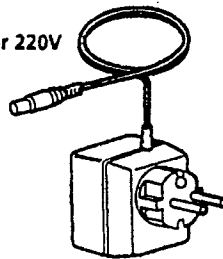

# 1. Aspetto e accessori

HH-120

AC Adapter

AD905 for 100V  
(525694)

AD905A for 120V  
(525694A)

AD905D for 220V  
(525694D)

AD905E for 220-240V  
(525694E)

HH-140

Adjuster Key Battery

Standard Test Blocks (2)

HH-120

Main Unit

AC Adapter

Hexagon Screwdriver

Adjuster Key Battery

Electric System Box

Standard Test Blocks (2)

HH-140

Main Unit

Chuck Bar

AC Adapter

Hexagon Screwdriver