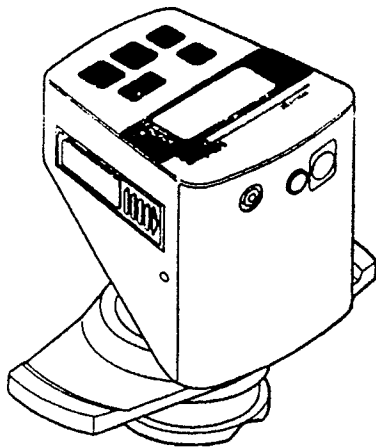

# 1. Aspetto e accessori

HH-120

AC Adapter

AD905 for 100V  
(525694)

AD905A for 120V  
(525694A)

AD905D for 220V  
(525694D)

AD905E for 220-240V  
(525694E)

HH-140

Adjuster Key Battery

Standard Test Blocks (2)

HH-120

Main Unit

AC Adapter

Hexagon Screwdriver

Adjuster Key Battery

Electric System Box